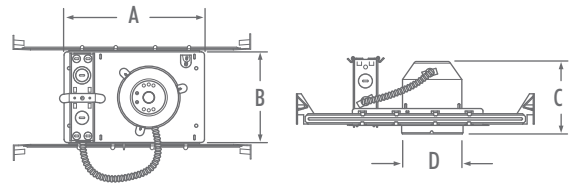

3" & 4" LED: SH3LD [3-INCH] AND SH4LD [4-INCH] LED NEW CONSTRUCTION HOUSING

NEW CONSTRUCTION

3 INCH DIMENSIONS

A	B	C	D
8"	5 1/4"	3 1/2"	3 1/2"

4 INCH DIMENSIONS

A	B	C	D
8"	5 1/4"	3 1/2"	4"

- INSULATION MUST BE KEPT 3" AWAY FROM SIDES AND 1" AWAY FROM TOP OF FIXTURE.
- HOUSING CAN INTERIOR PAINTED BLACK TO REDUCE VIEW AND GLARE THROUGH OPEN TRIMS.
- ON-BOARD ELECTRONIC LED DRIVER ACCESSIBLE FROM BELOW
- TERMINAL QUICK CONNECTOR FOR EASY LAMP REPLACEMENT.

3" & 4" LED: SHR3RLD [3-INCH] AND SHR4RLD [4-INCH] LED REMODEL / REMOTE HOUSING

REMODEL

3 INCH DIMENSIONS

A	B	C
3 1/2"	3 1/2"	3 3/4"

4 INCH DIMENSIONS

A	B	C
3 1/2"	4"	4 1/4"

- THIS HOUSING IS DESIGNED FOR FAST AND EASY INSTALLATION IN EXISTING CEILINGS.
- THIS HOUSING HAS FOUR REMODELING CLIPS FOR SECURE INSTALLATION.
- A **REMOTE LED DRIVER** IS REQUIRED.
- TERMINAL QUICK CONNECTOR FOR EASY LAMP REPLACEMENT.