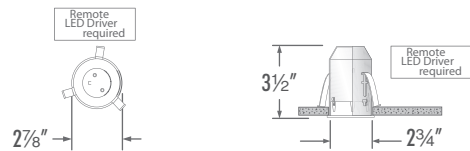

-WW	WARM WHITE	-CW	COOL WHITE
-15	15° BEAM	-45	45° BEAM

2" LED: SH2RLD 2" LED REMODEL / NEW CONSTRUCTION HOUSING

- THIS HOUSING IS DESIGNED FOR FAST AND EASY INSTALLATION IN EXISTING CEILINGS.
- INSULATION MUST BE KEPT 3" AWAY FROM SIDES AND 1" AWAY FROM TOP OF FIXTURE.
- TERMINAL QUICK CONNECTOR FOR EASY LAMP REPLACEMENT.

3" & 4" LED: SH3LD [3-INCH] AND SH4LD [4-INCH] LED NEW CONSTRUCTION HOUSING

NEW CONSTRUCTION

3 INCH DIMENSIONS

A	B	C	D
8"	5 1/4"	3 1/2"	3 1/2"

4 INCH DIMENSIONS

A	B	C	D
8"	5 1/4"	3 1/2"	4"

- INSULATION MUST BE KEPT 3" AWAY FROM SIDES AND 1" AWAY FROM TOP OF FIXTURE.
- HOUSING CAN INTERIOR PAINTED BLACK TO REDUCE VIEW AND GLARE THROUGH OPEN TRIMS.
- ON-BOARD ELECTRONIC LED DRIVER ACCESSIBLE FROM BELOW
- TERMINAL QUICK CONNECTOR FOR EASY LAMP REPLACEMENT.