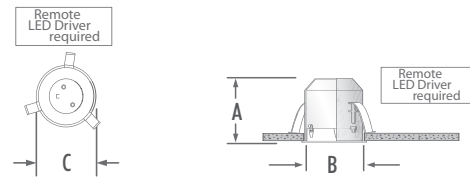

3" & 4" LED: SH3LD [3-INCH] AND SH4LD [4-INCH] LED NEW CONSTRUCTION HOUSING

NEW CONSTRUCTION

3 INCH DIMENSIONS

A	B	C	D
8"	5 1/4"	3 1/2"	3 1/2"

4 INCH DIMENSIONS

A	B	C	D
8"	5 1/4"	3 1/2"	4"

- INSULATION MUST BE KEPT 3" AWAY FROM SIDES AND 1" AWAY FROM TOP OF FIXTURE.
- HOUSING CAN INTERIOR PAINTED BLACK TO REDUCE VIEW AND GLARE THROUGH OPEN TRIMS.
- ON-BOARD ELECTRONIC LED DRIVER ACCESSIBLE FROM BELOW
- TERMINAL QUICK CONNECTOR FOR EASY LAMP REPLACEMENT.

3" & 4" LED: SHR3RLD [3-INCH] AND SHR4RLD [4-INCH] LED REMODEL / REMOTE HOUSING

REMODEL

3 INCH DIMENSIONS

A	B	C
3 1/2"	3 1/2"	3 3/4"

4 INCH DIMENSIONS

A	B	C
3 1/2"	4"	4 1/4"

- THIS HOUSING IS DESIGNED FOR FAST AND EASY INSTALLATION IN EXISTING CEILINGS.
- THIS HOUSING HAS FOUR REMODELING CLIPS FOR SECURE INSTALLATION.
- A **REMOTE LED DRIVER** IS REQUIRED.
- TERMINAL QUICK CONNECTOR FOR EASY LAMP REPLACEMENT.