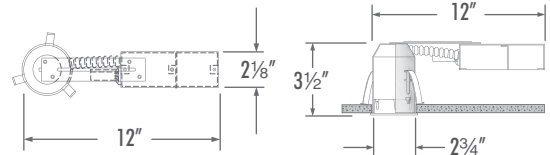

-WW	WARM WHITE	-CW	COOL WHITE
-15	15° BEAM	-45	45° BEAM

2" LED: SH2RLD 2" LED REMODEL / NEW CONSTRUCTION HOUSING

- THIS HOUSING IS DESIGNED FOR FAST AND EASY INSTALLATION IN EXISTING CEILINGS.
- INSULATION MUST BE KEPT 3" AWAY FROM SIDES AND 1" AWAY FROM TOP OF FIXTURE.
- TERMINAL QUICK CONNECTOR FOR EASY LAMP REPLACEMENT.