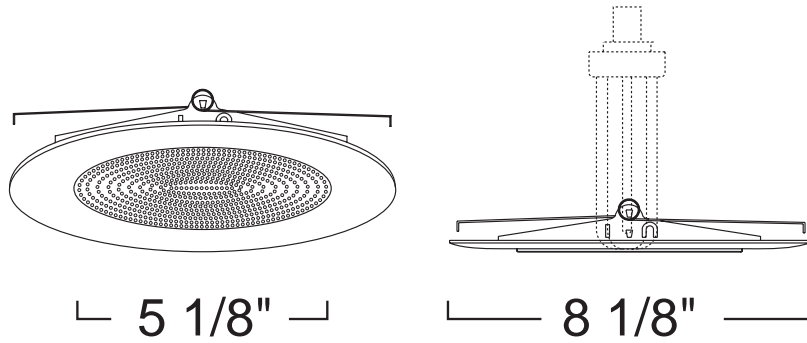

Type :

Project :

Catalog # :

LR12 - SHOWER TRIM W/ ALBALITE LENS

6" COMPACT FLUORESCENT TRIMS - LH276 SERIES

FEATURE(S):

SPECIFICATION

CFL (1) 13-32W Max DTT/TTT