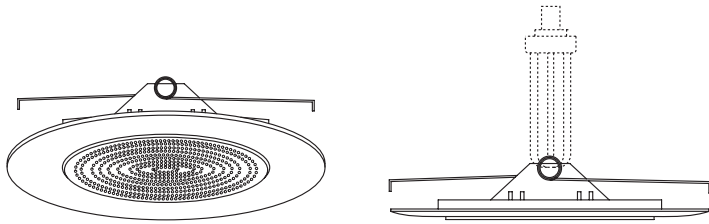

Type :

Project :

Catalog # :

LR13 - SHOWER TRIM W/ FRESNEL LENS

6" COMPACT FLUORESCENT TRIMS - LH276 SERIES

5 1/8"

8 1/8"

FEATURE(S):

SPECIFICATION

CFL (1) 13-32W Max DTT/TTT

Application: The lensed trim is an excellent choice to illuminate a shower or bath. These trims produce a strong vibrant light that fully illuminates the shower and bath areas without drawing attention to the source. These trims are also available with a clear reflector when greater illumination is desired without increasing the lamp wattage.

Mounting Steel pressure springs mounted on trim to ensure positive retention inside housing.

Ring Finish: Die-Formed Aluminum Trim Ring Available in White, White (Plastic), Chrome, Gold, Natural and Copper.