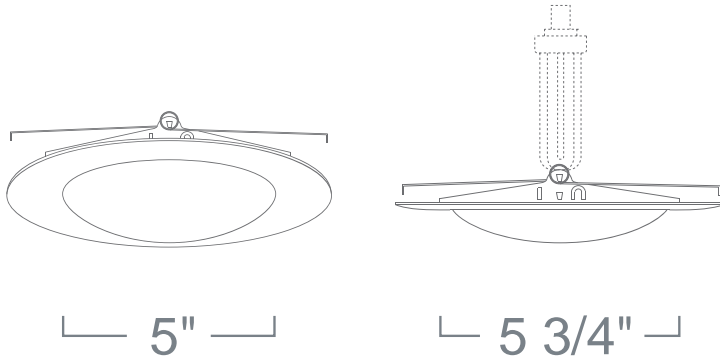

## LR14 - SHOWER TRIM W/ FROSTED GLASS DOME

### 6" COMPACT FLUORESCENT TRIMS - LH276 SERIES

FEATURE(S):