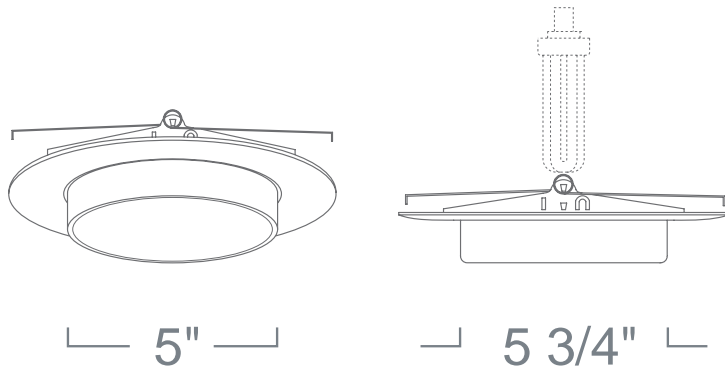

Type :

Project :

Catalog # :

LR16 - SHOWER TRIM W/ OPAL LENS

6" COMPACT FLUORESCENT TRIMS - LH276 SERIES

FEATURE(S):

SPECIFICATION

CFL (1) 13-32W Max DTT/TTT

Application: The lensed trim is an excellent choice to illuminate a shower or bath. These trims produce a strong vibrant light that fully illuminates the shower and bath areas without drawing attention to the source. These trims are also available with a clear reflector when greater illumination is desired without increasing the lamp wattage.