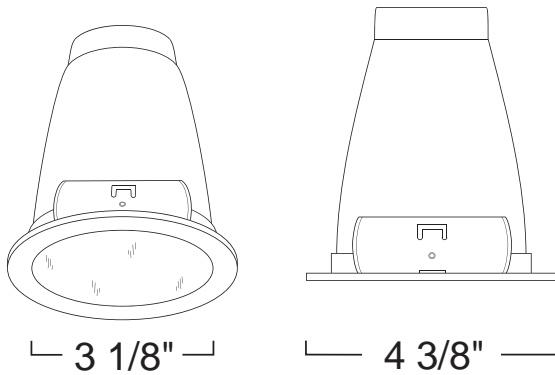

LR331 - REFLECTOR 3" COMPACT FLUORESCENT TRIMS

PROJECT INFORMATION

Type :

Project :

Catalog # :