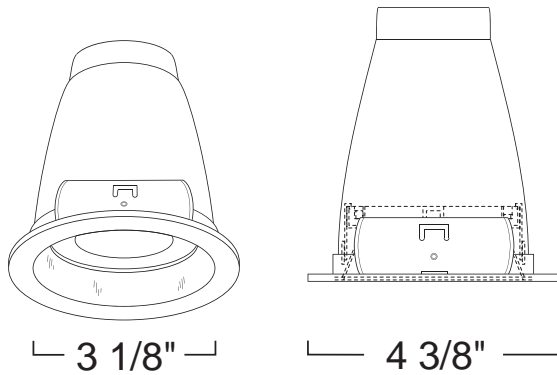

LR332 - FROSTED LENSED REFLECTOR

3" COMPACT FLUORESCENT TRIMS

PROJECT INFORMATION

Type :

Project :

Catalog # :

FEATURE(S):

SPECIFICATION

Mounting Steel pressure springs mounted on trim to ensure positive retention inside housing.

Finish: Die-Cast Aluminum Trim Ring/ Comes standard in a spun specular inner reflector. Available in White Reflector & Ring and Clear Reflector/White Ring.