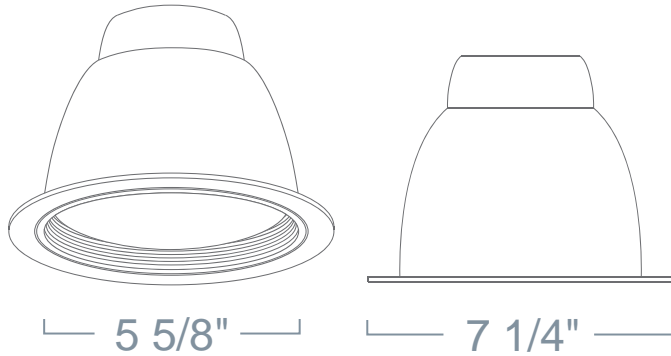

LR366 - GLASS DOME W/ BAFFLE 6" COMPACT FLUORESCENT TRIMS - LH276 SERIES

PROJECT INFORMATION

Type :

Project :

Catalog # :

FEATURE(S):

SPECIFICATION

CFL 18W Max DTT
32W TTT