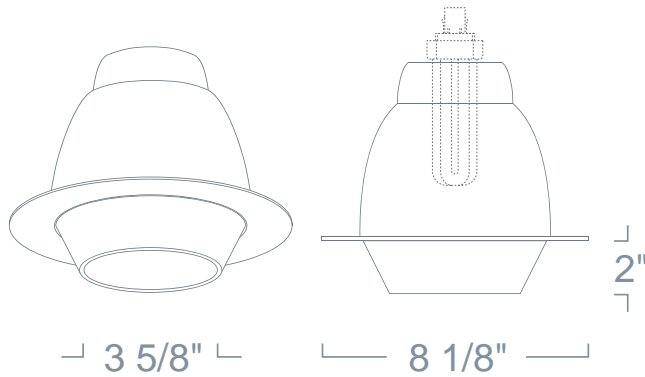

LR370 - DECO GLASS OPEN CONE 6" COMPACT FLUORESCENT TRIMS - LH276 SERIES

PROJECT INFORMATION

Type :

Project :

Catalog # :

FEATURE(S):

SPECIFICATION

CFL 26W Max DTT
42W TTT

Mounting Steel pressure springs mounted on trim to ensure positive retention inside housing.

Reflector Finish: Spun Aluminum Reflector Available in Clear and Satin Haze.

Ring Finish: Die-Formed Aluminum Trim Ring Available in White, Black, Clear, Gold, Natural, Copper and Mocha.