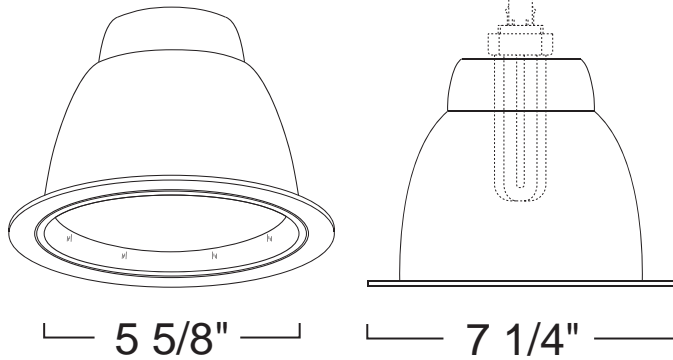

LR377 - FROSTED GLASS DOME W/ REFLECTOR

6" COMPACT FLUORESCENT TRIMS - LH276 SERIES

PROJECT INFORMATION

Type :

Project :

Catalog # :