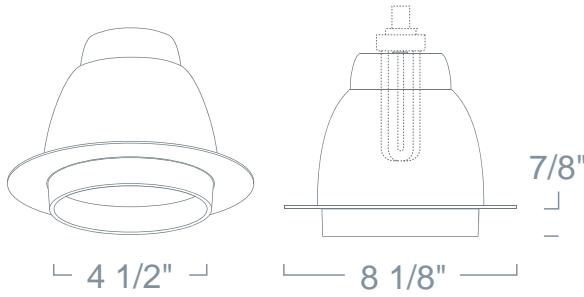

LR380 - DECO GLASS RING-SHAPED 6" COMPACT FLUORESCENT TRIMS - LH276 SERIES

PROJECT INFORMATION

Type :

Project :

Catalog # :

Comes with a specular reflector.