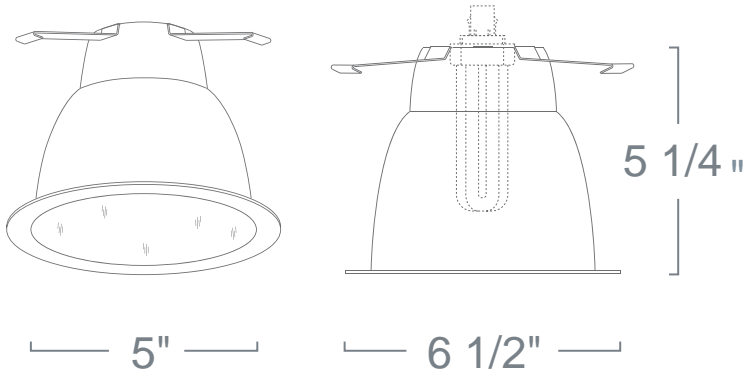

LR541 - SELF FLANGED REFLECTOR

5" COMPACT FLUORESCENT TRIMS

PROJECT INFORMATION

Type :

Project :

Catalog # :

FEATURE(S):

SPECIFICATION

CFL 18W Max DTT
32W TTT

Application: Great for basic area lighting of a room or space. The 5" reflector trims produce a low, bright illumination with a choice of reflector and trim ring color combination. The clear reflector produces a maximum light output while minimizing the source. The black reflector creates a "hidden" effect that obscures the glare of the lamp. All of the color choices create an outstanding general illumination that is suitable in both residential and light commercial applications.

Mounting Steel pressure springs mounted on trim to ensure positive retention inside housing.

Finish: Available in Clear Reflector/White Flange, White Reflector/White Flange and Clear Reflector / Clear Flange.