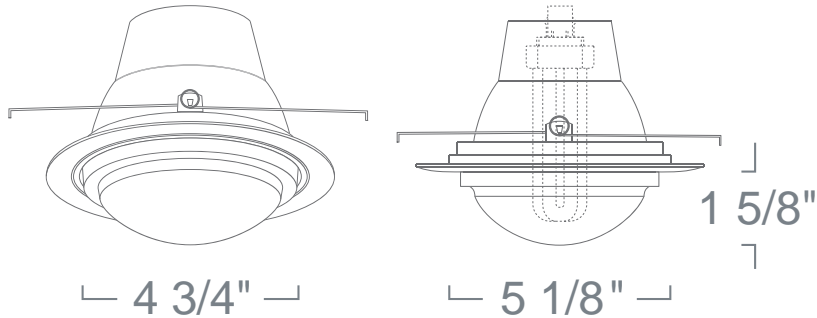

LR542 - SHOWER/ DECO GLASS DOME 5" COMPACT FLUORESCENT TRIMS

PROJECT INFORMATION

Type :

Project :

Catalog # :

FEATURE(S):

SPECIFICATION

CFL 18W Max DTT
32W TTT

Mounting Steel pressure springs mounted on trim to ensure positive retention inside housing.

Reflector Finish: Spun Aluminum Reflector Only available in White.

Ring Finish: Die-Formed Aluminum Trim Ring Available in White, Black and Natural.