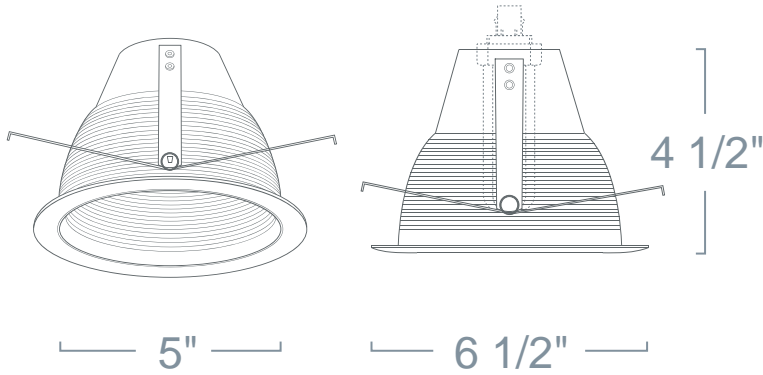

LR543 - METAL BAFFLE 5" COMPACT FLUORESCENT TRIMS

PROJECT INFORMATION

Type :

Project :

Catalog # :