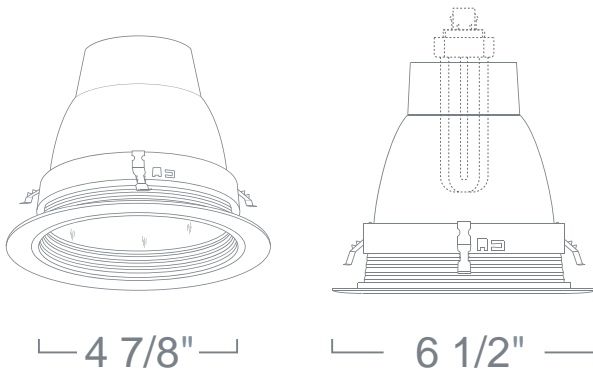

LR546 - REFLECTOR W/ BAFFLE 5" COMPACT FLUORESCENT TRIMS

PROJECT INFORMATION

Type :

Project :

Catalog # :

FEATURE(S):

SPECIFICATION

CFL 18W Max DTT
32W TTT

Mounting Steel pressure springs mounted on trim to ensure positive retention inside housing.

Baffle Finish *: Comes standard in a spun specular inner reflector./ Die-formed aluminum baffle ridges eliminate stray light. Available in White, Black and All Natural.