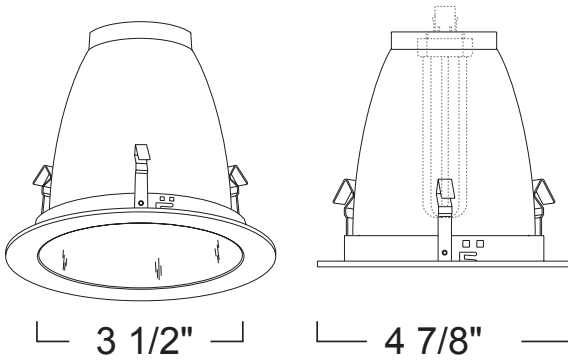

LR909 - DEEP REFLECTOR 4" COMPACT FLUORESCENT TRIMS

PROJECT INFORMATION

Type :

Project :

Catalog # :

FEATURE(S):

SPECIFICATION

CFL 13W Max DTT
26W TTT

Application: Great for basic area lighting of a room or space. The 4" reflector trims produce a low, bright illumination with a choice of reflector and trim ring color combination. The clear reflector produces a maximum light output while minimizing the source. The black reflector creates a "hidden" effect that obscures the glare of the lamp. All of the color choices create an outstanding general illumination that is suitable in both residential and light commercial applications.