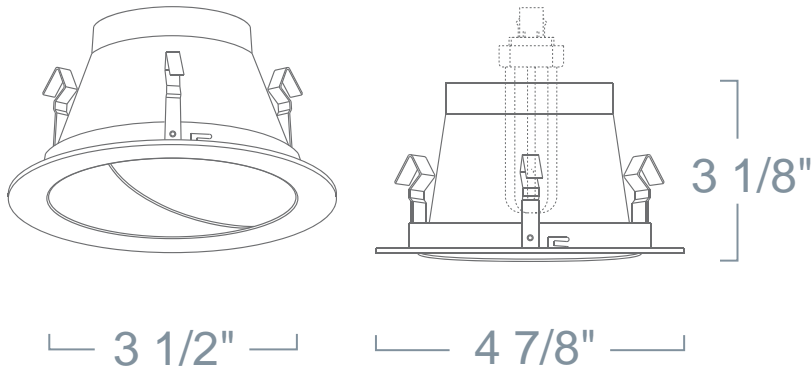

LR935 - EYELID WALL WASH W/ REFLECTOR 4" COMPACT FLUORESCENT TRIMS

PROJECT INFORMATION

Type :

Project :

Catalog # :

FEATURE(S):

SPECIFICATION

CFL 13W Max DTT
26W TTT

Application: Creates a smooth illumination along the surface of the wall.

Gasket: Supplied with gasket to prevent light leakage and unsightly heat streaks on ceiling surface.

Mounting: Steel pressure springs mounted on trim to ensure positive retention inside housing.