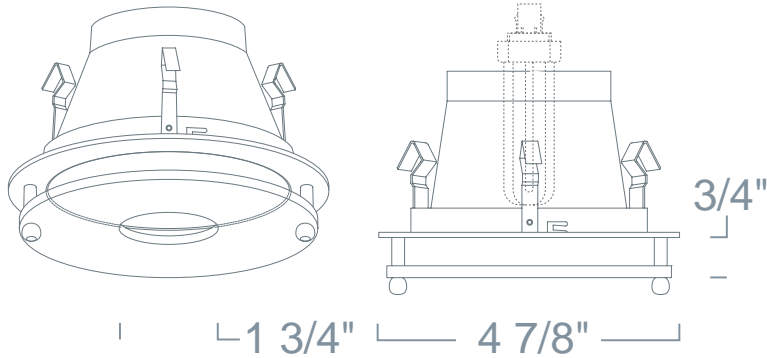

LR942 - DECO GLASS PANEL

4" COMPACT FLUORESCENT TRIMS

PROJECT INFORMATION

Type :

Project :

Catalog # :

FEATURE(S):

SPECIFICATION