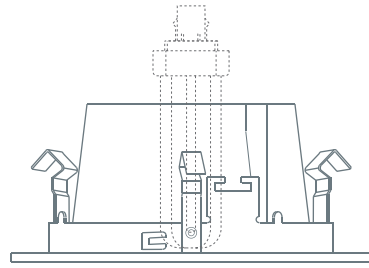

LR944 - PHENOLIC BAFFLE NARROW APERTURE 4" COMPACT FLUORESCENT TRIMS

PROJECT INFORMATION

Type :

Project :

Catalog # :

2 3/4"

5"

FEATURE(S):

SPECIFICATION

CFL 13W Max DTT
26W TTT

Application: This trim allows a defined location to be lit without affecting the surrounding surfaces while concealing the lamp image and providing a consistent ceiling appearance. The smaller the aperture the more confined the illumination.

Pinhole trims provide the type of precise illumination needed for artwork such as paintings and statues. They are also ideal for cozy environments like restaurants and living spaces where glare-free illumination is desired.

Aside from accent lighting, they can also be utilized for task lighting applications such as above tables, workspace, cabinetry, and other locations where a directed beam is desired.

Gasket: Supplied with gasket to prevent light leakage and unsightly heat streaks on ceiling surface.

Mounting Steel pressure springs mounted on trim to ensure positive retention inside housing.

Baffle Finish: Molded baffle ridges eliminate stray light. Available in White and Black.

Ring Finish: Die-Formed Aluminum Trim Ring Available in White and Black.

Label: U.L. Listed, E.T.L. Listed

COMPATIBILITY

LH99P

DEEP HOUSING

LH99PR

DEEP REMODEL HOUSING

Note: Wattage limitations on compatible items must be met.

ORDERING

ORDERING EXAMPLE : LR944W

LR944	BAFFLE FINISH	RING FINISH
LR944	W :White	Blank:White
	B :Black	B :Black