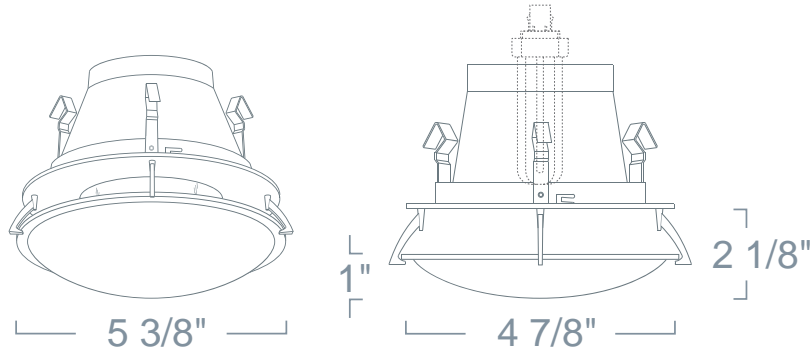

LR946 - DECO GLASS-SHIELD (DOME)

4" COMPACT FLUORESCENT TRIMS

PROJECT INFORMATION

Type :

Project :

Catalog # :

FEATURE(S):

SPECIFICATION

CFL 13W Max DTT
26W TTT

Application: This trim creates a small colorful accent light that adds to any interior environment. Each glass trim has its own unique design that allows it to be used in a variety of applications.