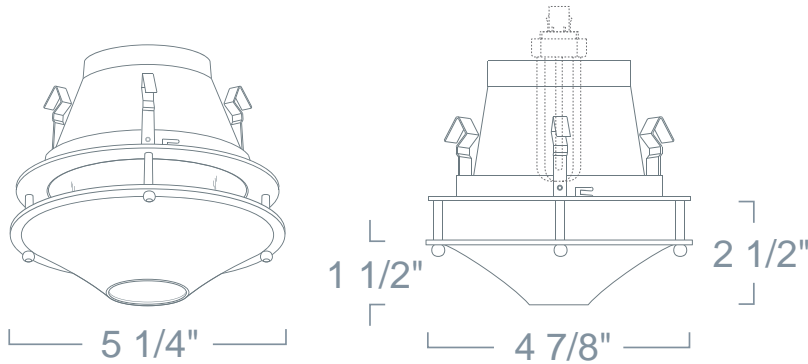

LR953 - DECO GLASS-SHIELD (CONE)

4" COMPACT FLUORESCENT TRIMS

PROJECT INFORMATION

Type :

Project :

Catalog # :

FEATURE(S):

SPECIFICATION

CFL 13W Max DTT
26W TTT

Application: This trim creates a small colorful accent light that adds to any interior environment. Each glass trim has its own unique design that allows it to be used in a variety of applications.