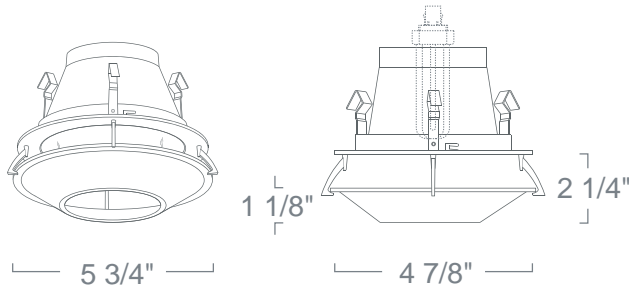

LR963 - DECO GLASS-SHIELD (OPEN CONE) 4" COMPACT FLUORESCENT TRIMS

PROJECT INFORMATION

Type :

Project :

Catalog # :

FEATURE(S):

SPECIFICATION

CFL 13W Max DTT
26W TTT