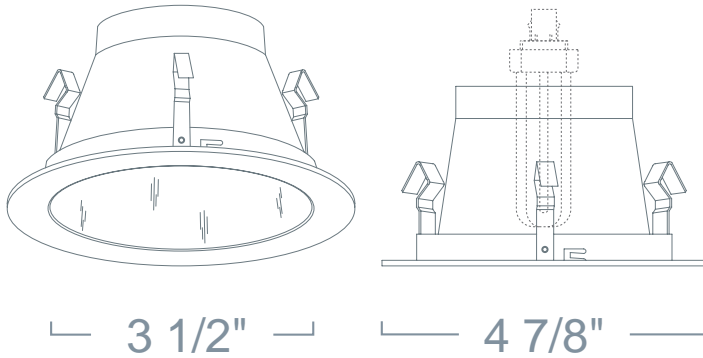

LR999 - SHALLOW REFLECTOR

4" COMPACT FLUORESCENT TRIMS

PROJECT INFORMATION

Type :

Project :

Catalog # :

FEATURE(S):

SPECIFICATION

CFL 13W Max DTT
26W TTT

Application: Used for general lighting applications, The 4" reflector trim, with its clean and durable die-cast construction ring, provides a smooth illumination in short throw distances such as general spaces as well as tighter spaces such as soffits and counters.