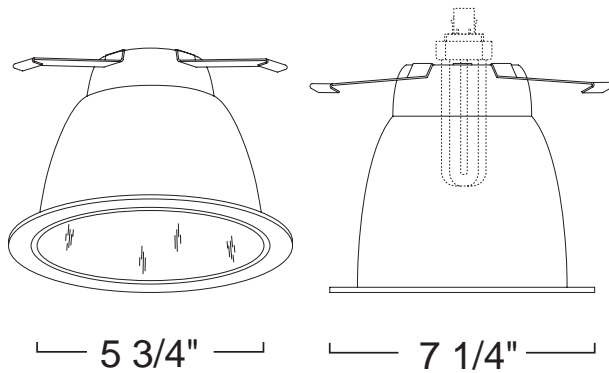

LR99S - REFLECTOR (CONE)

6" COMPACT FLUORESCENT TRIMS - LH276 SERIES

PROJECT INFORMATION

Type :

Project :

Catalog # :

FEATURE(S):

SPECIFICATION

CFL 18W Max DTT
42W TTT

Application: Great for basic area lighting of a room or space. The 6" reflector trims produce a low, bright illumination with a choice of reflector and trim ring color combination. The clear reflector produces a maximum light output while minimizing the source. The black reflector creates a "hidden" effect that obscures the glare of the lamp. All of the color choices create an outstanding general illumination that is suitable in both residential and light commercial applications.