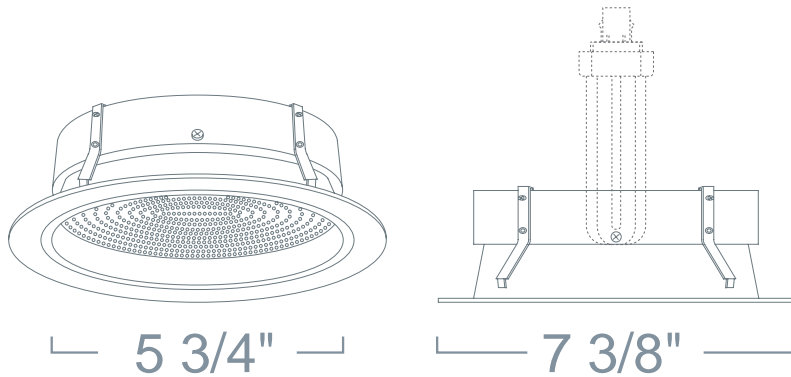

LRA43 - PRISMATIC GLASS LENS W/ BAFFLE 6" COMPACT FLUORESCENT TRIMS - LH276 SERIES

PROJECT INFORMATION

Type :

Project :

Catalog # :

FEATURE(S):

SPECIFICATION

CFL 18W Max DTT
26W TTT