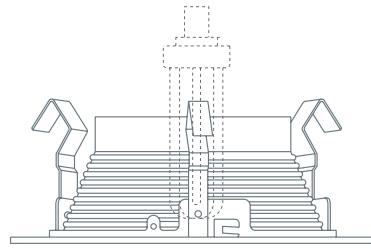

LRM993 - METAL BAFFLE 4" COMPACT FLUORESCENT TRIMS

PROJECT INFORMATION

Type :

Project :

Catalog # :

3 1/2"

5 3/4"

FEATURE(S):

SPECIFICATION

CFL 13W Max DTT
26W TTT

Application: For accent and task lighting applications. The 4" baffle trim with its clean and durable die-cast construction provides a smooth illumination in short throw distances such as soffits and counters.