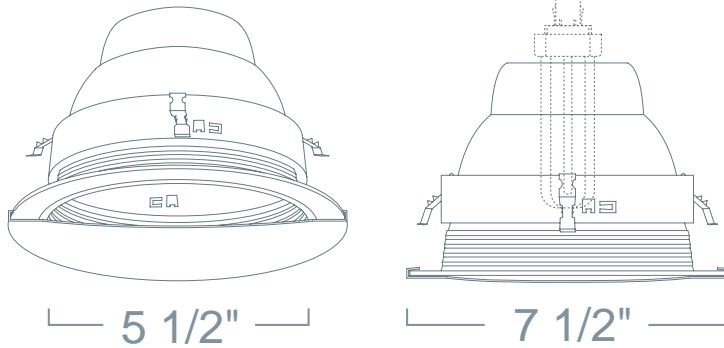

LRS105 - WALL WASH W/ REFLECTOR BAFFLE

6" COMPACT FLUORESCENT TRIMS - LH276 SERIES

PROJECT INFORMATION

Type :

Project :

Catalog # :

FEATURE(S):

SPECIFICATION

CFL 18W Max DTT
42W TTT

Application: This traditional style uses a stationary socket and a reflector to create a smooth illumination along the surface of the wall.

Mounting Steel pressure springs mounted on trim to ensure positive retention inside housing.