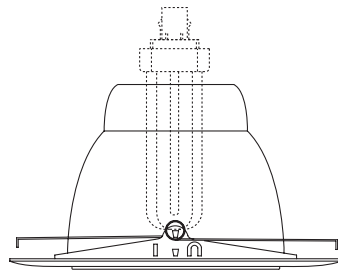

8 1/8"

FEATURE(S):