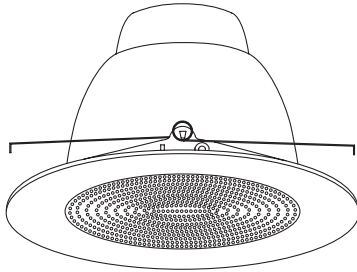

Type :

Project :

Catalog # :

LRS12 - ALBALITE LENS W/ REFLECTOR

6" COMPACT FLUORESCENT TRIMS - LH276 SERIES

5 1/8"

8 1/8"

FEATURE(S):

SPECIFICATION

CFL (1) 13-32W Max DTT/TTT

Application: The Reflector Lensed trim optimizes lumen output, ensuring that all stray light is directed downward. Each shower trim has a clear reflector mounted inside the trim to create a more intense and focused light.

Mounting Steel pressure springs mounted on trim to ensure positive retention inside housing.

Inner Reflector: Comes standard in a spun specular inner reflector. Only available in Clear.

Ring Finish: Die-Formed Aluminum Trim Ring Available in White (Plastic), Chrome, Gold, Natural, Copper and Mocha.