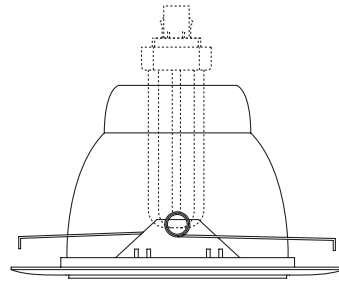

LRS13 - FRESNEL LENS W/ REFLECTOR

6" COMPACT FLUORESCENT TRIMS - LH276 SERIES

PROJECT INFORMATION

Type :

Project :

Catalog # :

5 1/8"

8 1/8"

FEATURE(S):

SPECIFICATION

CFL (1) 13-32W Max DTT/TTT

Application: The Reflector Lensed trim optimizes lumen output, ensuring that all stray light is directed downward. Each shower trim has a clear reflector mounted inside the trim to create a more intense and focused light.

Mounting Steel pressure springs mounted on trim to ensure positive retention inside housing.

Inner Reflector: Comes standard in a spun specular inner reflector. Only available in Clear.

Ring Finish: Die-Formed Aluminum Trim Ring Available in White (Plastic), Chrome, Gold, Natural, Copper and Mocha.