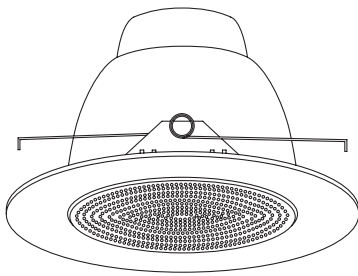

LRS13 - FRESNEL LENS W/ REFLECTOR

6" COMPACT FLUORESCENT TRIMS - LH276 SERIES

PROJECT INFORMATION

Type :

Project :

Catalog # :

5 1/8"

8 1/8"

FEATURE(S):

SPECIFICATION

CFL (1) 13-32W Max DTT/TTT

Application: The Reflector Lensed trim optimizes lumen output, ensuring that all stray light is directed downward. Each shower trim has a clear reflector mounted inside the trim to create a more intense and focused light.

Mounting Steel pressure springs mounted on trim to ensure positive retention inside housing.

Inner Reflector: Comes standard in a spun specular inner reflector. Only available in Clear.

Ring Finish: Die-Formed Aluminum Trim Ring Available in White (Plastic), Chrome, Gold, Natural, Copper and Mocha.