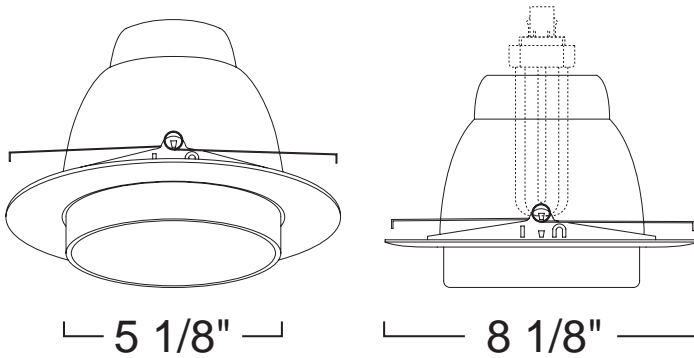

Type :

Project :

Catalog # :

LRS16 - DROP OPAL LENS W/ REFLECTOR

6" COMPACT FLUORESCENT TRIMS - LH276 SERIES