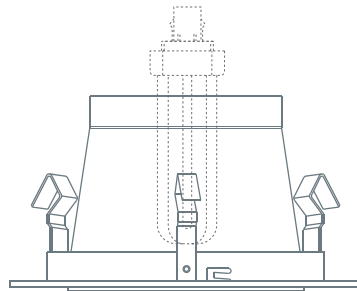

LRS912 - PATTERNED GLASS W/ REFLECTOR

4" COMPACT FLUORESCENT TRIMS

PROJECT INFORMATION

Type :

Project :

Catalog # :

3 1/2"

4 7/8"

FEATURE(S):

SPECIFICATION

CFL 13W Max DTT
26W TTT

Application: An excellent choice to illuminate a shower or bath. These trims produce a strong vibrant light that fully illuminates the shower and bath areas without drawing attention to the source. These trims figure a clear reflector allowing greater illumination without increasing the lamp wattage.

Gasket: Supplied with gasket to prevent light leakage and unsightly heat streaks on ceiling surface.

Mounting Steel pressure springs mounted on trim to ensure positive retention inside housing.

Reflector Finish: Spun Aluminum Reflector Only available in Clear.