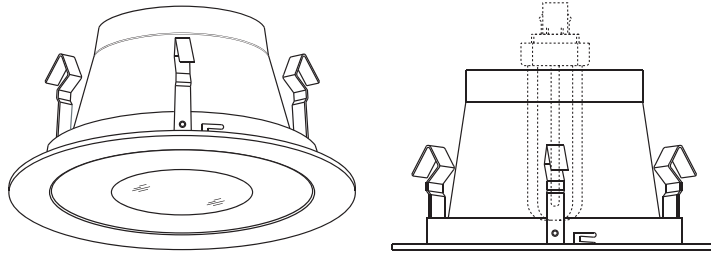

LRS925 - FROSTED TRIMS W/ REFLECTOR

4" COMPACT FLUORESCENT TRIMS

PROJECT INFORMATION

Type :

Project :

Catalog # :

3 1/2"

4 7/8"

FEATURE(S):

SPECIFICATION

CFL 13W Max DTT
26W TTT

Application: An excellent choice to illuminate a shower or bath. These trims produce a strong vibrant light that fully illuminates the shower and bath areas without drawing attention to the source. These trims feature a clear reflector allowing greater illumination without increasing the lamp wattage.

Gasket: Supplied with gasket to prevent light leakage and unsightly heat streaks on ceiling surface.

Mounting: Steel pressure springs mounted on trim to ensure positive retention inside housing.

Reflector Finish: Spun Aluminum Reflector Only available in Clear.