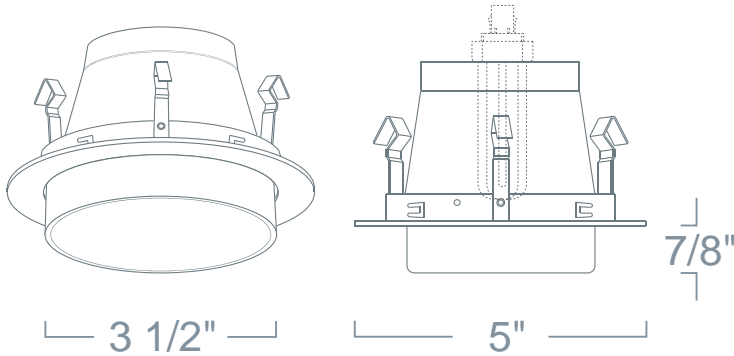

LRS926 - DROP OPAL W/ REFLECTOR

4" COMPACT FLUORESCENT TRIMS

PROJECT INFORMATION

Type :

Project :

Catalog # :

FEATURE(S):

SPECIFICATION

CFL 13W Max DTT
26W TTT

Application: An excellent choice to illuminate a shower or bath. These trims produce a strong vibrant light that fully illuminates the shower and bath areas without drawing attention to the source. These trims figure a clear reflector allowing greater illumination without increasing the lamp wattage.

Gasket: Supplied with gasket to prevent light leakage and unsightly heat streaks on ceiling surface.

Mounting Steel pressure springs mounted on trim to ensure positive retention inside housing.

Reflector Finish: Spun Aluminum Reflector Only available in Clear.