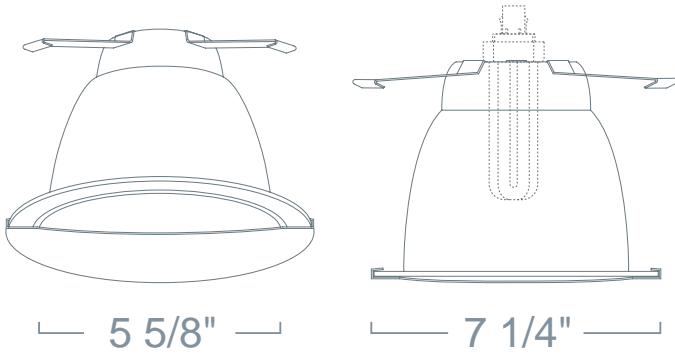

LRS95 - WALL WASH W/ REFLECTOR

6" COMPACT FLUORESCENT TRIMS - LH276 SERIES

PROJECT INFORMATION

Type :

Project :

Catalog # :

FEATURE(S):

SPECIFICATION

CFL 18W Max DTT
42W TTT

Application: This traditional style uses a stationary socket and a reflector to create a smooth illumination along the surface of the wall.

Mounting Steel pressure springs mounted on trim to ensure positive retention inside housing.